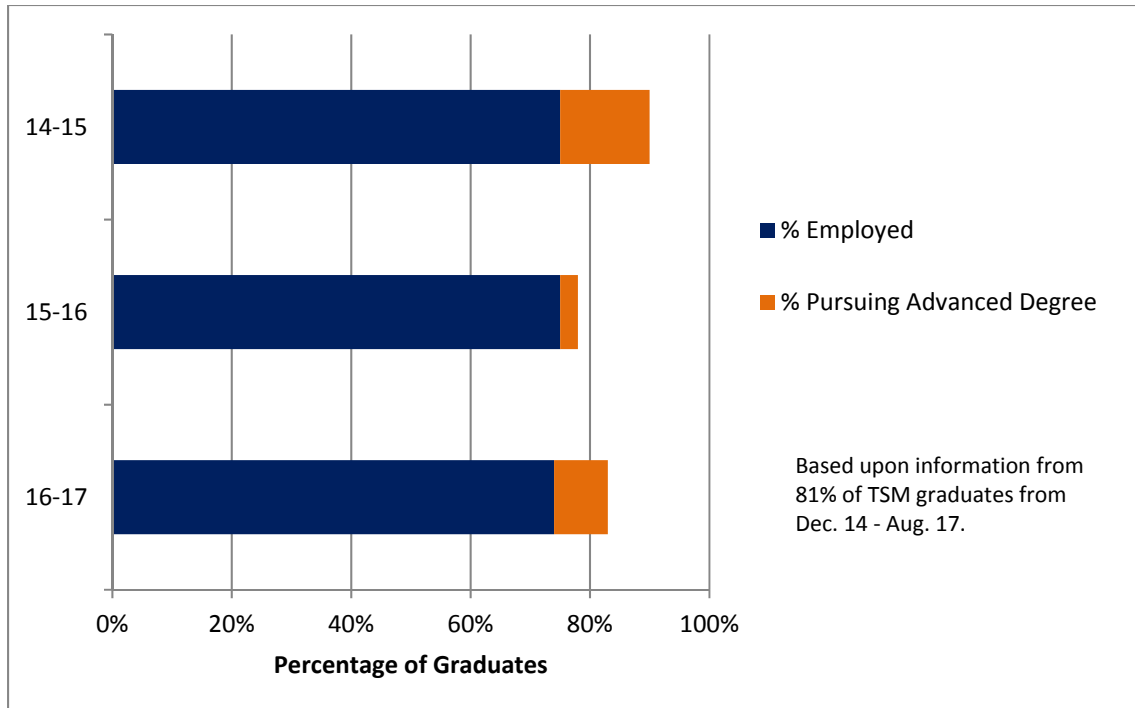

University of Illinois Graduate Destination Information for Technical Systems Management B.S. Recipients in the 2014 – 2017 Academic Years

Employers and Positions

4-D Construction of Illinois – Project Manager