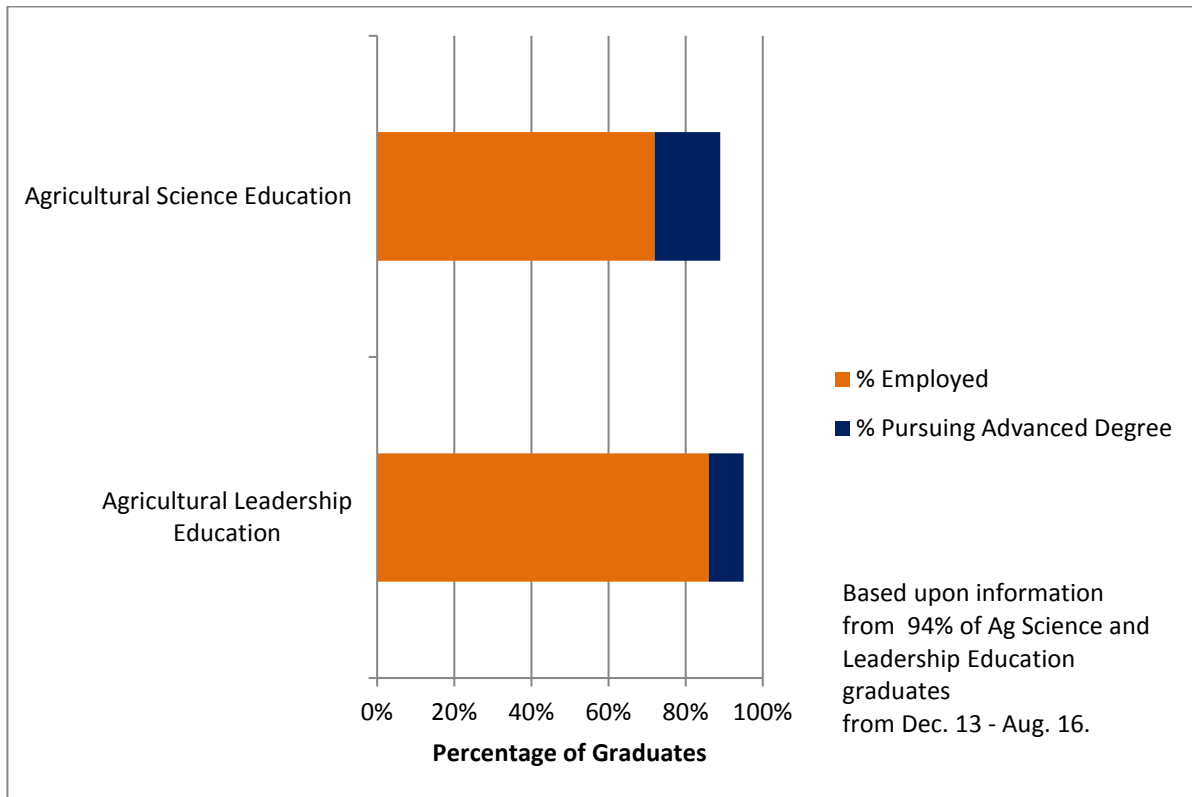

University of Illinois Graduate Destination Information for Agricultural Education B.S. Recipients in the 2013 – 2016 Academic Years

Agricultural Science Education

Employers and Positions

AgriCorps – Team Member

Illinois High School – Agricultural Teacher & FFA Advisor (16)

Target – Flow Team Cashier

Institution and Areas of Study

University of Illinois at Urbana-Champaign – MS Agricultural Education

This information is summarized from data collected via ACES Graduate Destination Survey and represents 91% (29) of the Agricultural Science Education graduates from December 2013 – August 2016. The three-year average salary in this concentration is \$38,680.