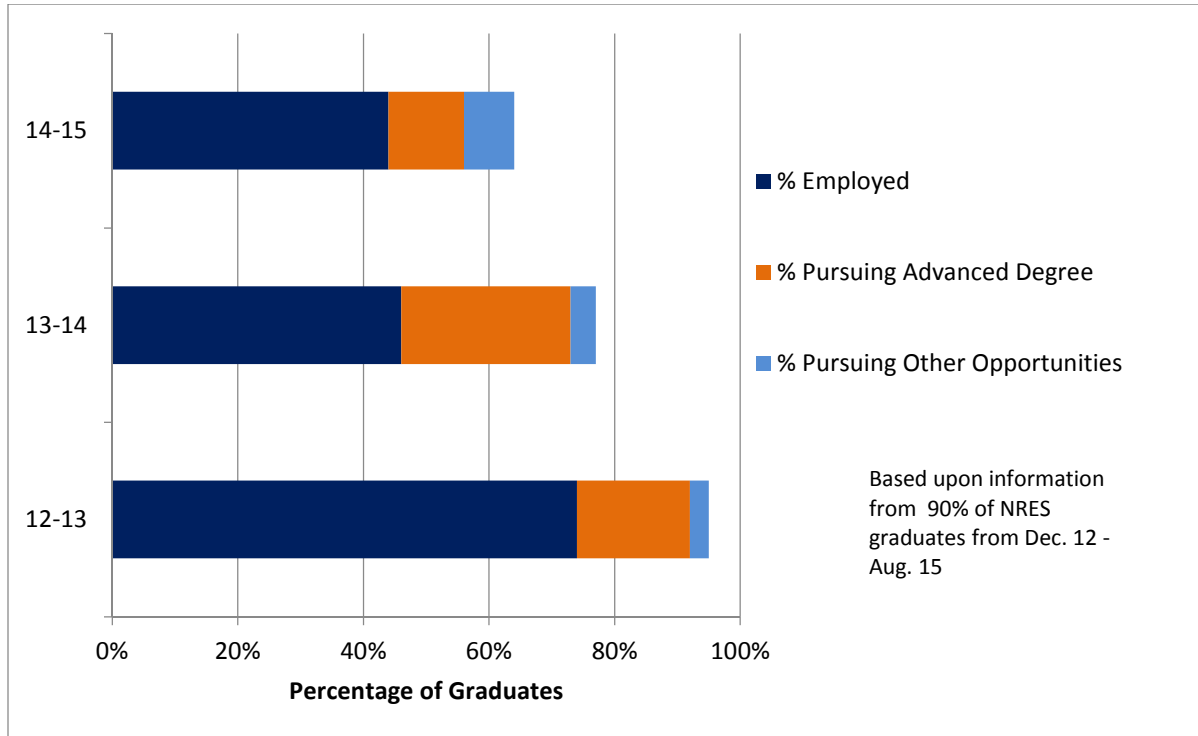

University of Illinois Graduate Destination Information for Natural Resources and Environmental Sciences B.S. Recipients in the 2012 – 2015 Academic Years

Employers and Positions

- 2IM Group, LLC – Environmental Scientist (2)
- Academia Sinica – Agricultural Biotechnology Researcher
- AbbVie – Information Specialist
- Abercrombie and Fitch – Inventory Analyst
- Accenture Digital – Digital Marketing Analyst
- Alliance for the Great Lakes – Stewardship Affiliate
- Alpha EMC – Field Consultant
- AmeriCorps – Civic Spark Fellow
- Appalachian Mountain Club – Naturalist
- Aqua Pool and Spas Pros – Store Clerk
- Ari Environmental – Field Tech
- BBJ Group – Staff Scientist
- BioResource Consultant, Inc. – Biologist
- Brookfield Zoo – Park Safety Officer
- Brookfield Zoo – Chicago Zoological Society Hoofstock Intern