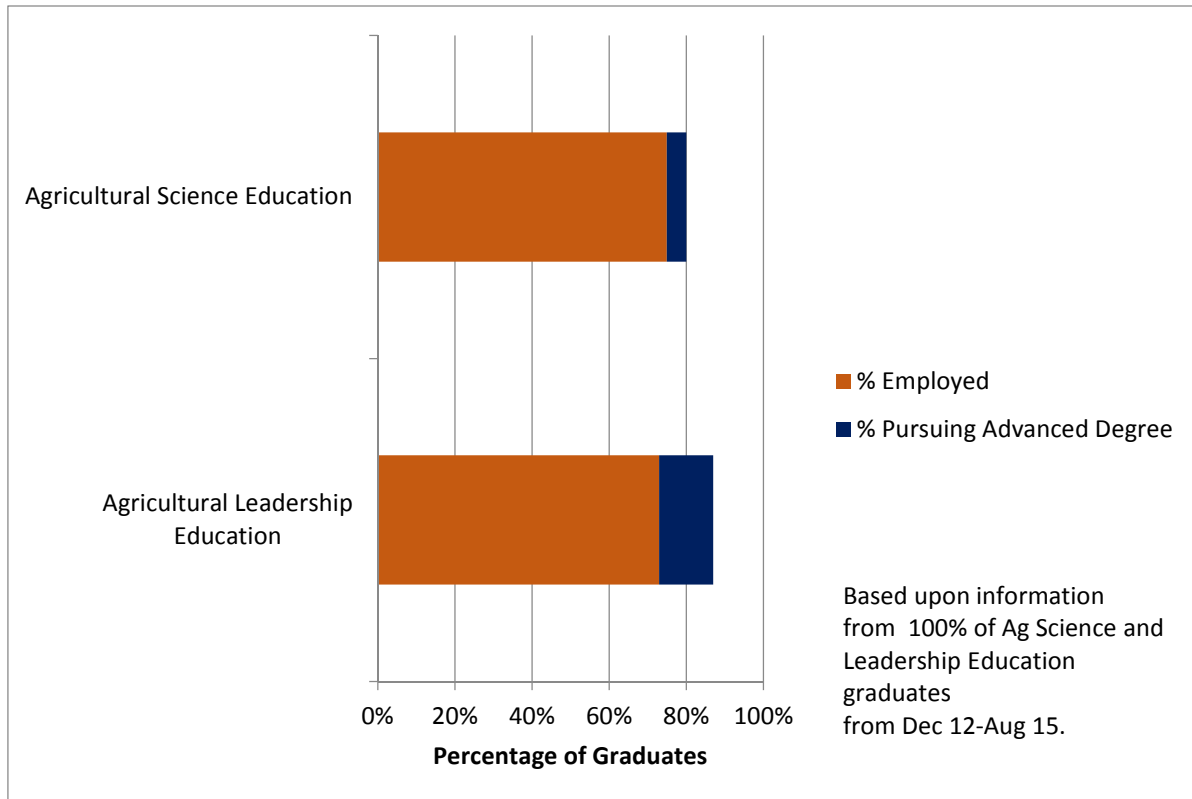

University of Illinois Graduate Destination Information for Agricultural Education B.S. Recipients in the 2012 – 2015 Academic Years

Agricultural Science Education

Employers and Positions

Beck's Superior Hybrids – Product & Sales Support Specialist